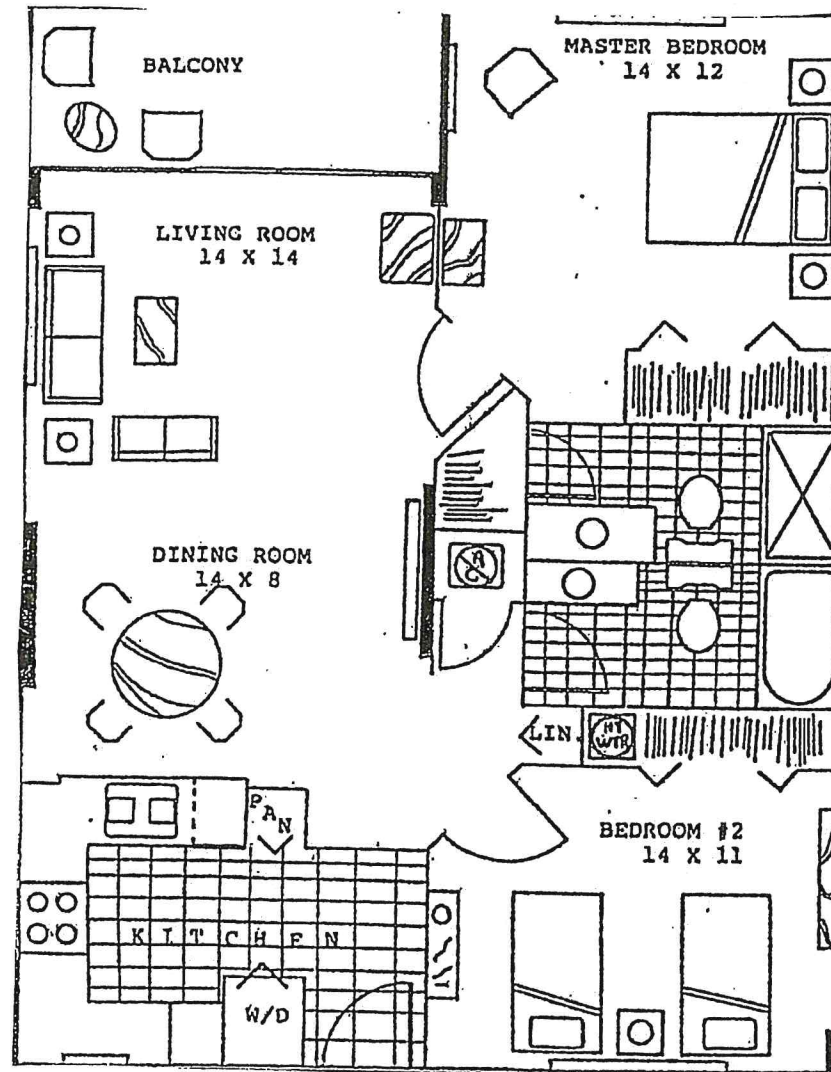

OCEAN VILLAGE CLUB TWO BEDROOM UNIT FLOOR PLANS

The Schooner & Outrigger
 2 BD RM/2 Bath
 1044 SQ FT Oceanfront/
 Oceanview/Village
 Buildings E-G-H-J-K-P-O

The Schooner III
 2 BD RM/2 Bath
 1120 SQ FT Oceanfront/Oceanview/Village
 Buildings Q-R-I-F-L