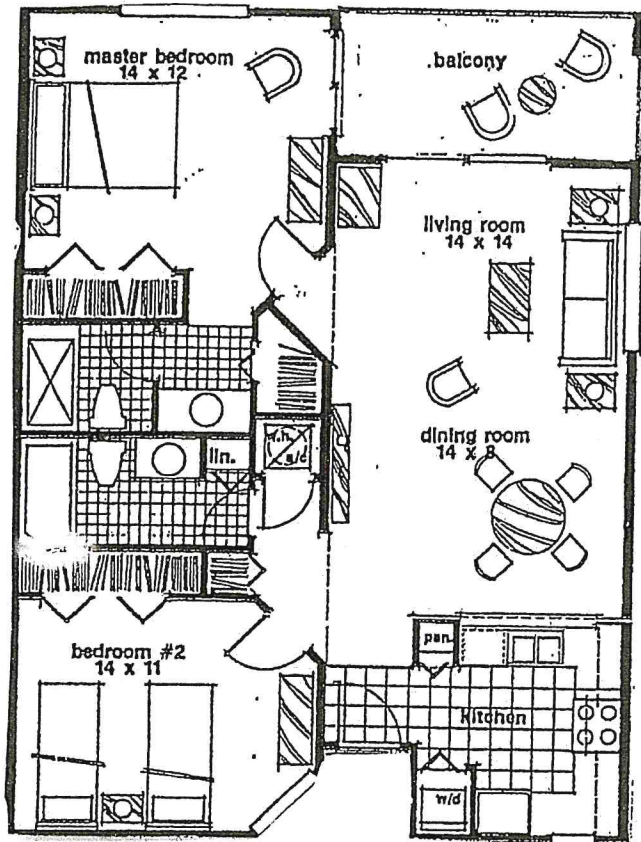

OCEAN VILLAGE CLUB TWO BEDROOM UNIT FLOOR PLANS

The Schooner & Outrigger
 2 BD RM/2 Bath
 1044 SQ FT Oceanfront/
 Oceanview/Village
 Buildings E-G-H-J-K-P-O

The Schooner III
 2 BD RM/2 Bath
 1120 SQ FT Oceanfront/Oceanview/Village
 Buildings Q-R-I-F-L