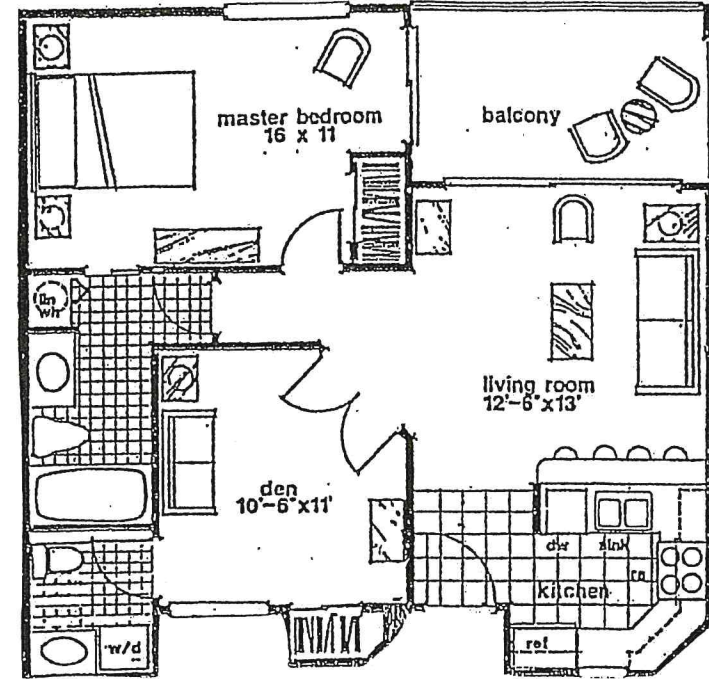

OCEAN VILLAGE CLUB ONE BEDROOM UNIT FLOOR PLANS

The Catamaran
 1 BD RM/1Bath
 687 SQ FT Village
 Buildings A-C-M-N

The Catamaran II
 Smaller 1 BD RM/1Bath
 555 SQ FT Village
 Building B Only

The Schooner II
 1 BD RM/DEN/1.5 Bath
 729 SQ FT Village
 Building D Only