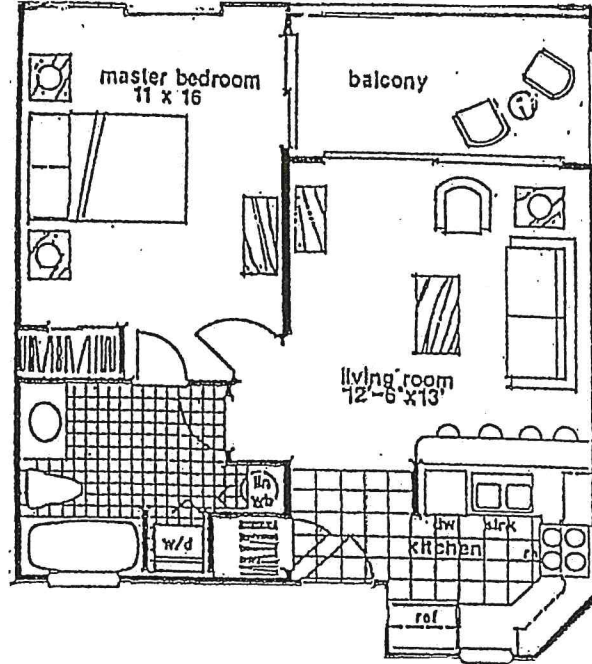

OCEAN VILLAGE CLUB ONE BEDROOM UNIT FLOOR PLANS

The Catamaran
 1 BD RM/1Bath
 687 SQ FT Village
 Buildings A-C-M-N

The Catamaran II
 Smaller 1 BD RM/1Bath
 555 SQ FT Village
 Building B Only

The Schooner II
 1 BD RM/DEN/1.5 Bath
 729 SQ FT Village
 Building D Only