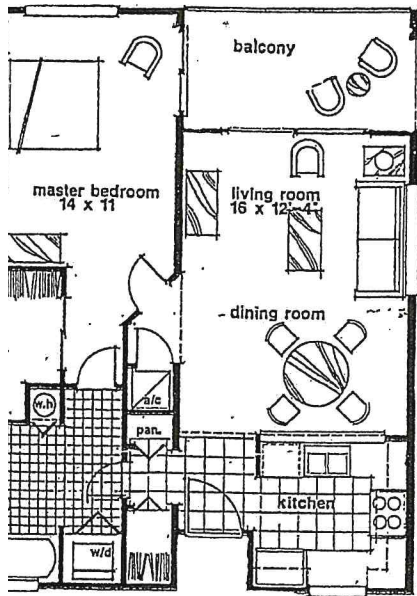

OCEAN VILLAGE CLUB ONE BEDROOM UNIT FLOOR PLANS

The Catamaran
 1 BD RM/1Bath
 687 SQ FT Village
 Buildings A-C-M-N

The Catamaran II
 Smaller 1 BD RM/1Bath
 555 SQ FT Village
 Building B Only

The Schooner II
 1 BD RM/DEN/1.5 Bath
 729 SQ FT Village
 Building D Only